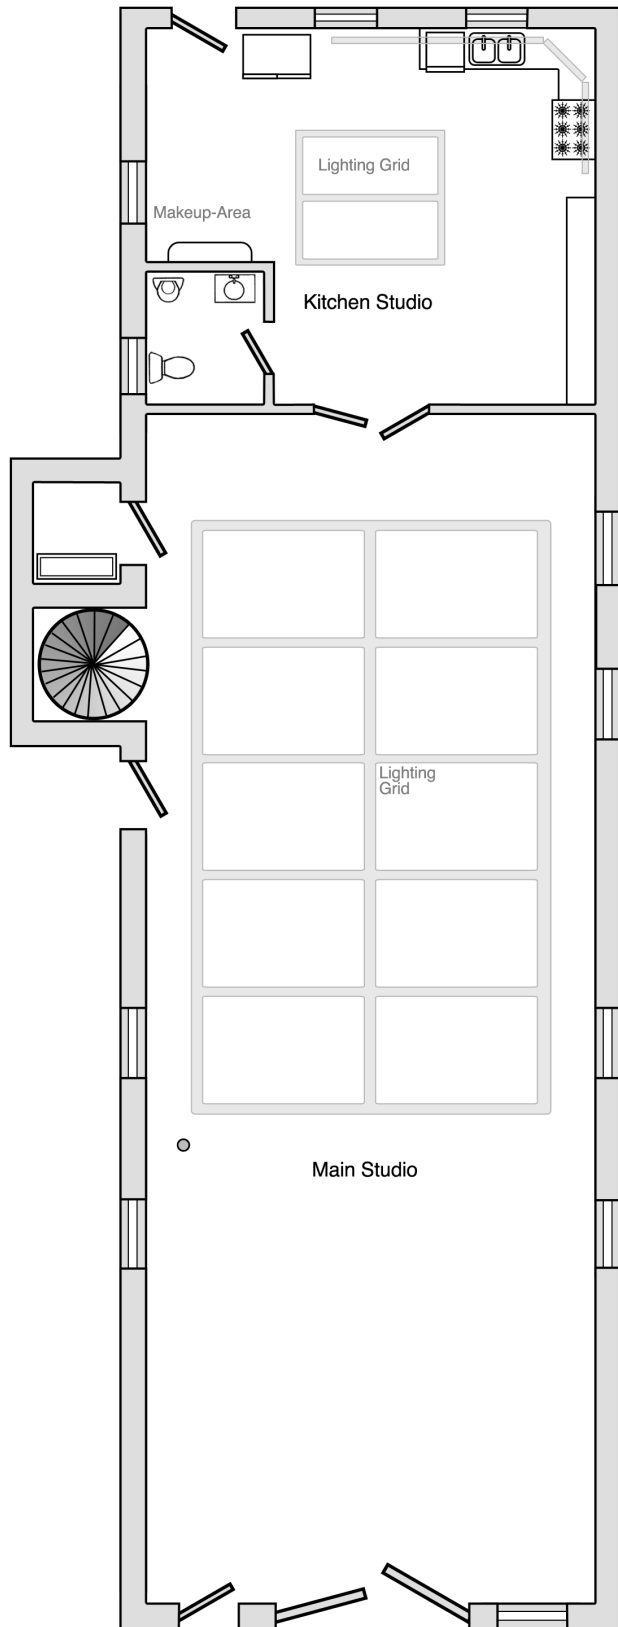

FIREHOUSE
STUDIOS.com

FACILITY LAYOUT

6 Parking Spaces

22' 6"

20'

Side Yard

60'

Main Studio

Parking Space